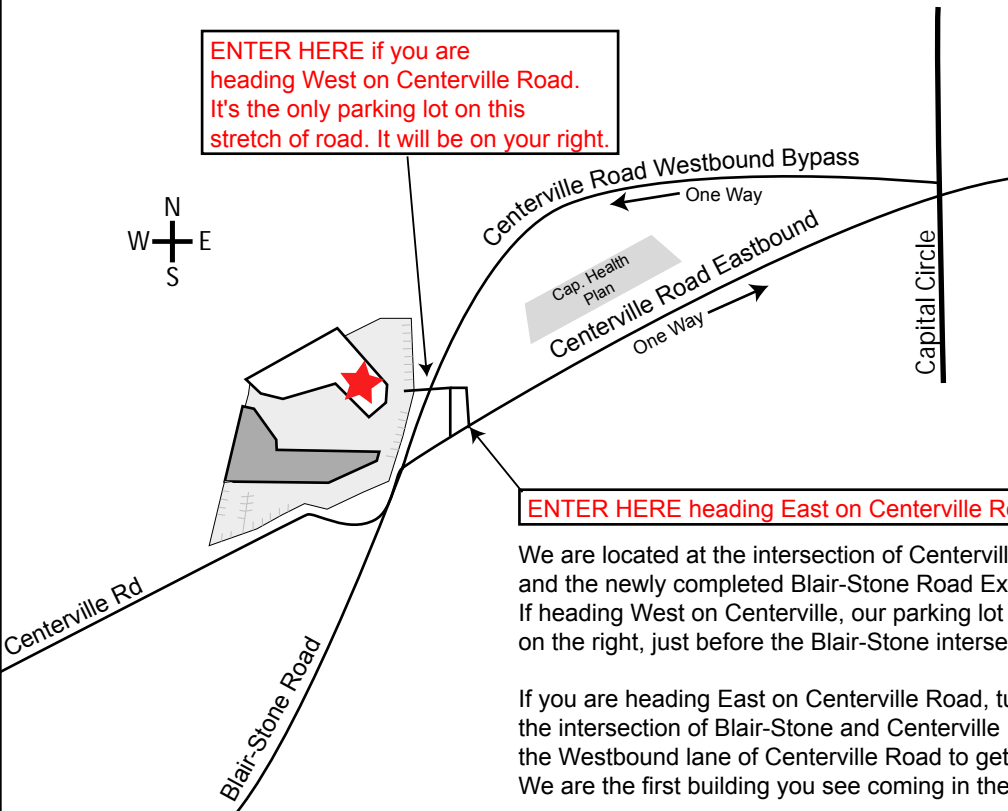

Real Estate School Location
Overview Map

2110 Centerville Road, Suite C
Tallahassee, FL. 32308
 (we're the red star)

Real Estate School Location
Closeup Map

(We're in the building with the red star on the 2nd floor – Suite C)

ENTER HERE if you are heading West on Centerville Road. It's the only parking lot on this stretch of road. It will be on your right.

ENTER HERE heading East on Centerville Road !!!

We are located at the intersection of Centerville Road and the newly completed Blair-Stone Road Extension. If heading West on Centerville, our parking lot is on the right, just before the Blair-Stone intersection.

If you are heading East on Centerville Road, turn left into the split drive just after the intersection of Blair-Stone and Centerville Road, then go left to cross the Westbound lane of Centerville Road to get into our Parking lot. We are the first building you see coming in the driveway.