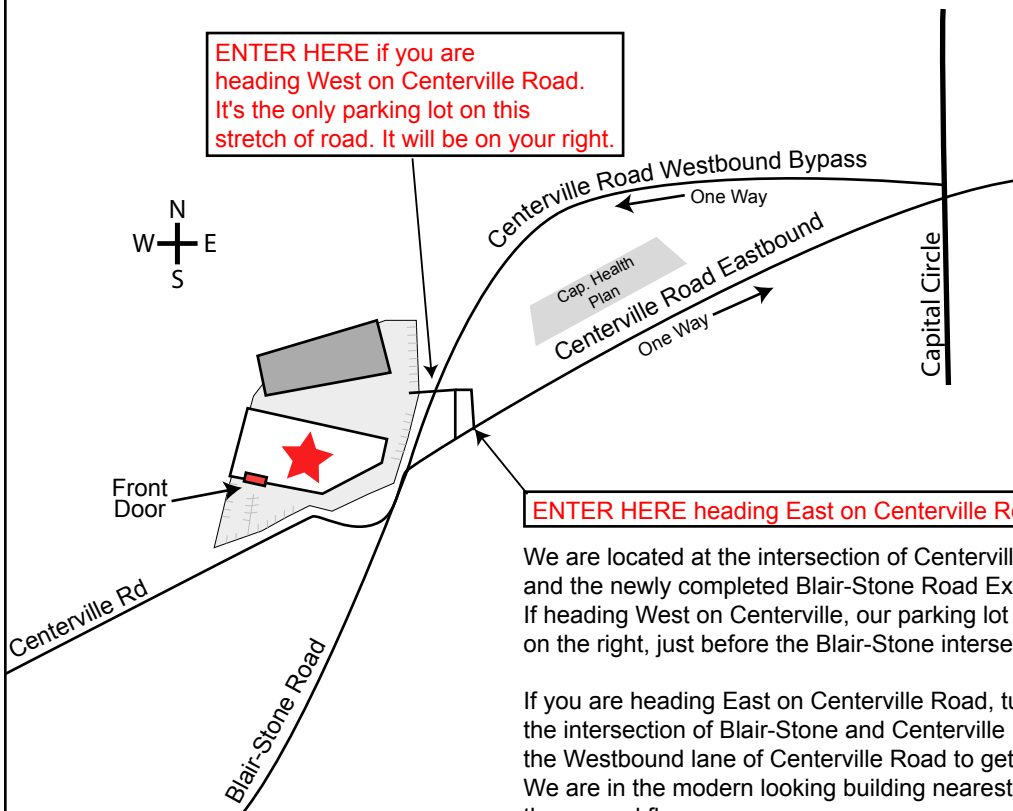

**Real Estate School Location  
Overview Map**

**2100 Centerville Road, Suite B**  
**Tallahassee, FL. 32308**  
 (we're the red star)

**Real Estate School Location  
Closeup Map**

(We're in the building with the red star on the 2nd floor. Suite B.)

**ENTER HERE if you are heading West on Centerville Road. It's the only parking lot on this stretch of road. It will be on your right.**

**ENTER HERE heading East on Centerville Road !!!**

We are located at the intersection of Centerville Road and the newly completed Blair-Stone Road Extension. If heading West on Centerville, our parking lot is on the right, just before the Blair-Stone intersection.

If you are heading East on Centerville Road, turn left into the split drive just after the intersection of Blair-Stone and Centerville Road, then go left to cross the Westbound lane of Centerville Road to get into our Parking lot. We are in the modern looking building nearest to Centerville road on the second floor.